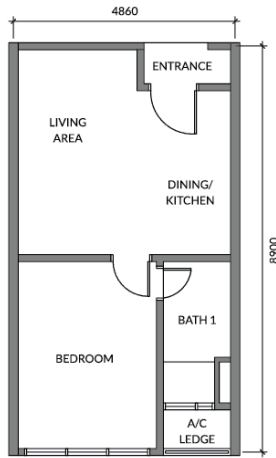

LIBERTY TOWER - LAYOUT & FLOORPLAN

Type A - 466 sq. ft.

3rd to 34th Floor

LIBERTY TOWER - LAYOUT & FLOORPLAN

Type D - 769 sq. ft.

3rd to 34th Floor

Type B - 614 sq. ft.

3rd to 34th Floor

Type E - 725 sq. ft.

19, 21, 23, 25, 27, 29, 31 & 33rd Floor (Lower Duplex)

20, 22, 24, 26, 28, 30, 32 & 34th Floor (Upper Duplex)