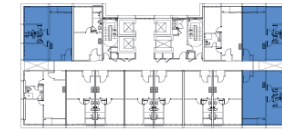

LIBERTY TOWER - LAYOUT & FLOORPLAN

Type A - 466 sq. ft.

3rd to 34th Floor

LIBERTY TOWER - LAYOUT & FLOORPLAN

Type D - 769 sq. ft.

3rd to 34th Floor

Type B - 614 sq. ft.

3rd to 34th Floor

Type E - 725 sq. ft.

19, 21, 23, 25, 27, 29, 31 & 33rd Floor (Lower Duplex)

20, 22, 24, 26, 28, 30, 32 & 34th Floor (Upper Duplex)