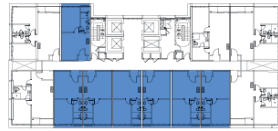

LIBERTY TOWER - LAYOUT & FLOORPLAN

Type A - 466 sq. ft.

3rd to 34th Floor

LIBERTY TOWER - LAYOUT & FLOORPLAN

Type D - 769 sq. ft.

3rd to 34th Floor

Type B - 614 sq. ft.

3rd to 34th Floor

Type E - 725 sq. ft.

19, 21, 23, 25, 27, 29, 31 & 33rd Floor (Lower Duplex)

20, 22, 24, 26, 28, 30, 32 & 34th Floor (Upper Duplex)