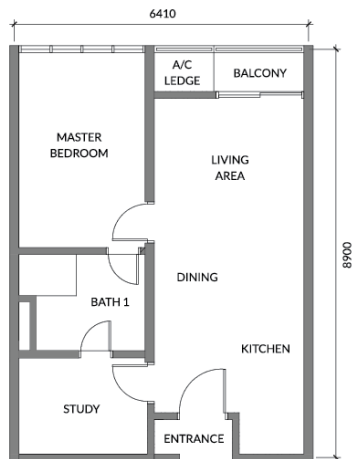

LIBERTY TOWER - LAYOUT & FLOORPLAN

Type A - 466 sq. ft.

3rd to 34th Floor

LIBERTY TOWER - LAYOUT & FLOORPLAN

Type D - 769 sq. ft.

3rd to 34th Floor

Type B - 614 sq. ft.

3rd to 34th Floor

Type E - 725 sq. ft.

19, 21, 23, 25, 27, 29, 31 & 33rd Floor (Lower Duplex)

20, 22, 24, 26, 28, 30, 32 & 34th Floor (Upper Duplex)