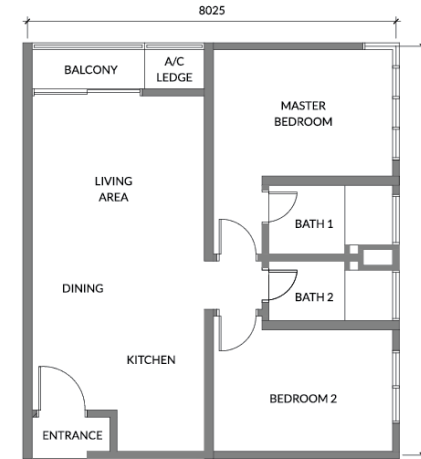

LIBERTY TOWER - LAYOUT & FLOORPLAN

Type A - 466 sq. ft.

3rd to 34th Floor

LIBERTY TOWER - LAYOUT & FLOORPLAN

Type D - 769 sq. ft.

3rd to 34th Floor

Type B - 614 sq. ft.

3rd to 34th Floor

Type E - 725 sq. ft.

19, 21, 23, 25, 27, 29, 31 & 33rd Floor (Lower Duplex)

20, 22, 24, 26, 28, 30, 32 & 34th Floor (Upper Duplex)